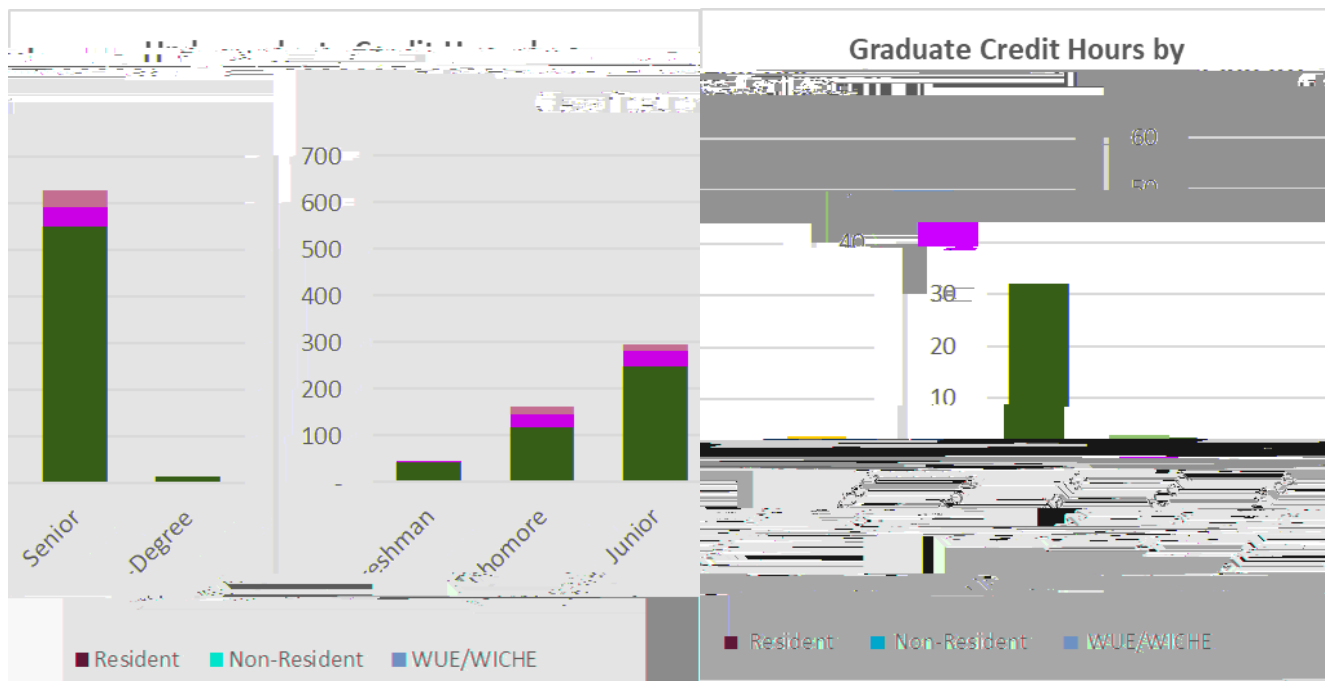

UNIVERSITY OF
NORTHERN COLORADO

Resident	Non-Resident	WUE/WICHE	Total	%	Interim 2020/21 Total	
			45	3.9%		150.0%
			163	14.2%		

Resident	Non-Resident	WUE/WICHE	Total	Resident	Non-Resident	WUE/WICHE	Total
----------	--------------	-----------	-------	----------	--------------	-----------	-------